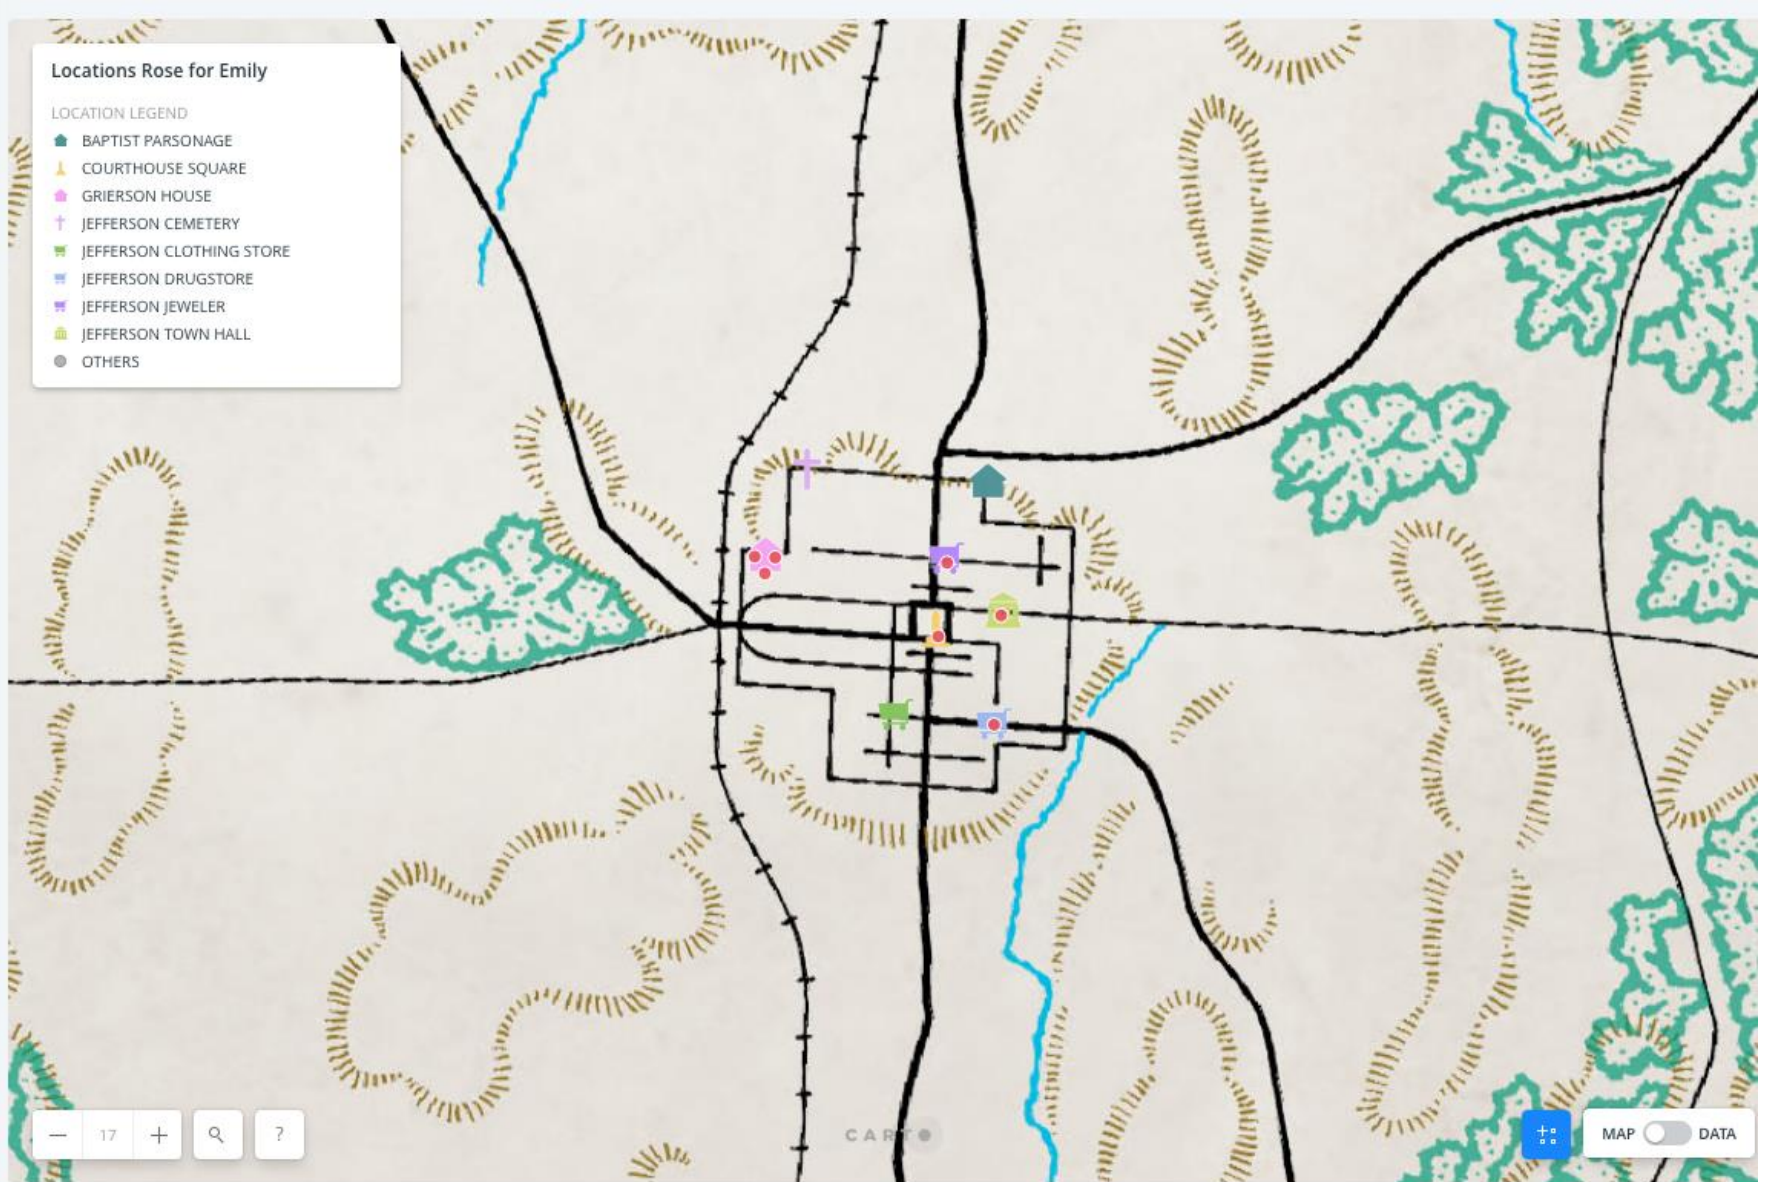

Locations Rose for Emily

LOCATION LEGEND

-  BAPTIST PARSONAGE
-  COURTHOUSE SQUARE
-  GRIERSON HOUSE
-  JEFFERSON CEMETERY
-  JEFFERSON CLOTHING STORE
-  JEFFERSON DRUGSTORE
-  JEFFERSON JEWELER
-  JEFFERSON TOWN HALL
-  OTHERS