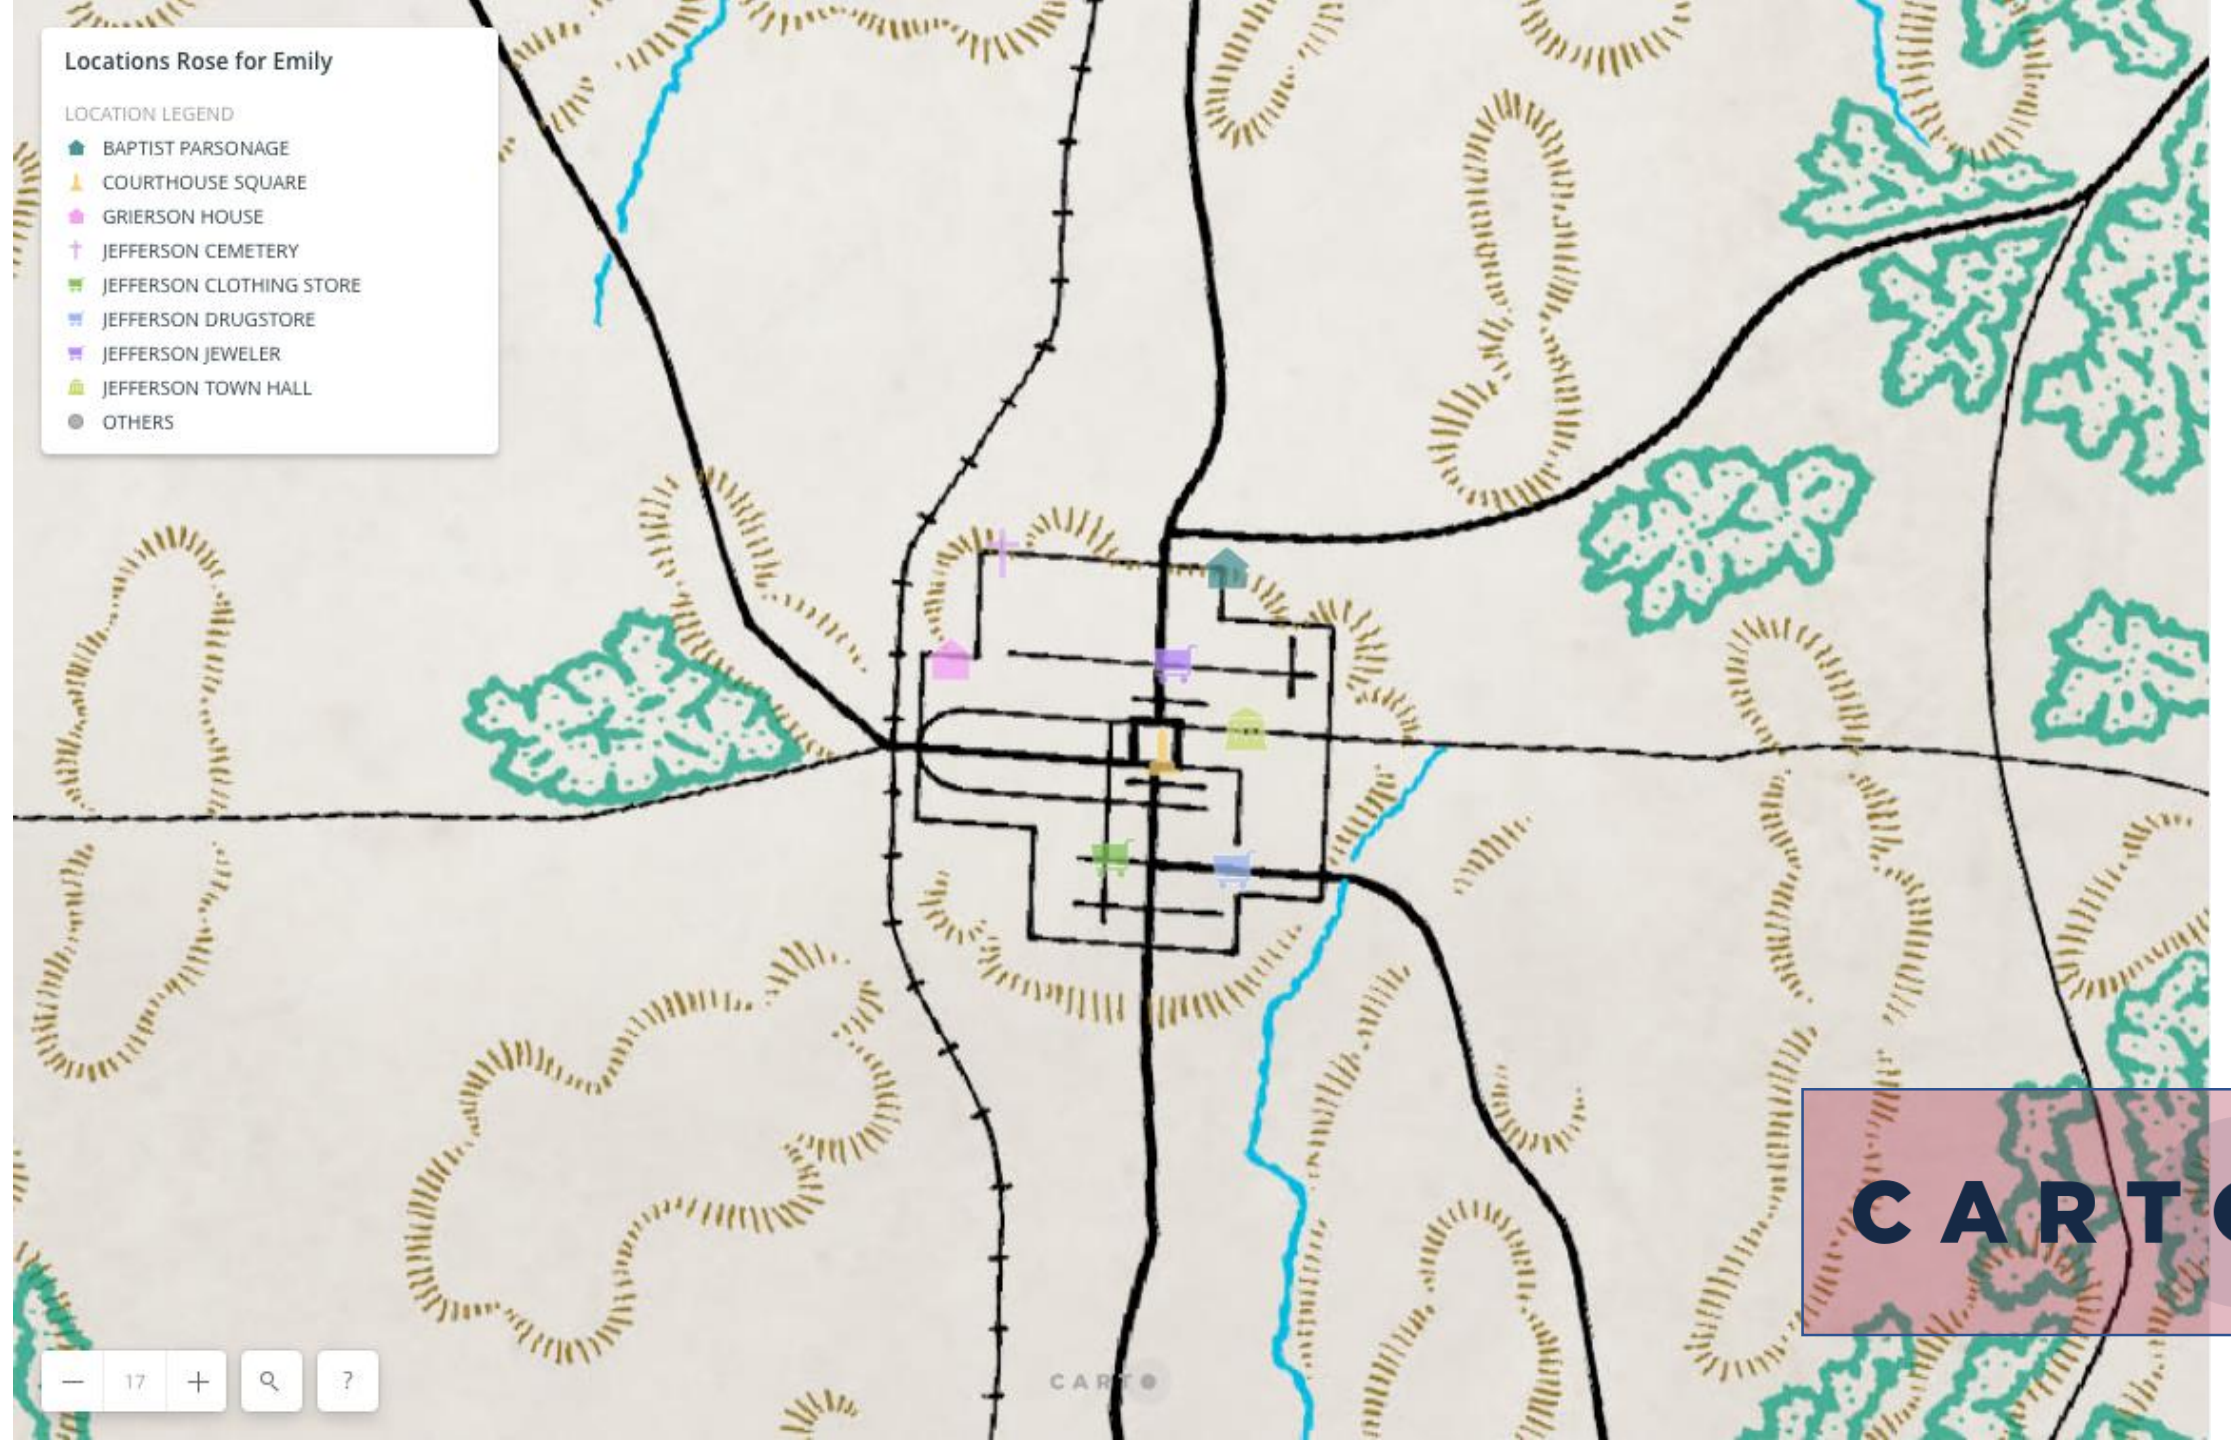

130

Speed

Reset

Chronological Order

Speed

Locations Rose for Emily

LOCATION LEGEND

- ▲ BAPTIST PARSONAGE
- ▲ COURTHOUSE SQUARE
- ▲ GRIERSON HOUSE
- † JEFFERSON CEMETERY
- JEFFERSON CLOTHING STORE
- JEFFERSON DRUGSTORE
- JEFFERSON JEWELER
- JEFFERSON TOWN HALL
- OTHERS