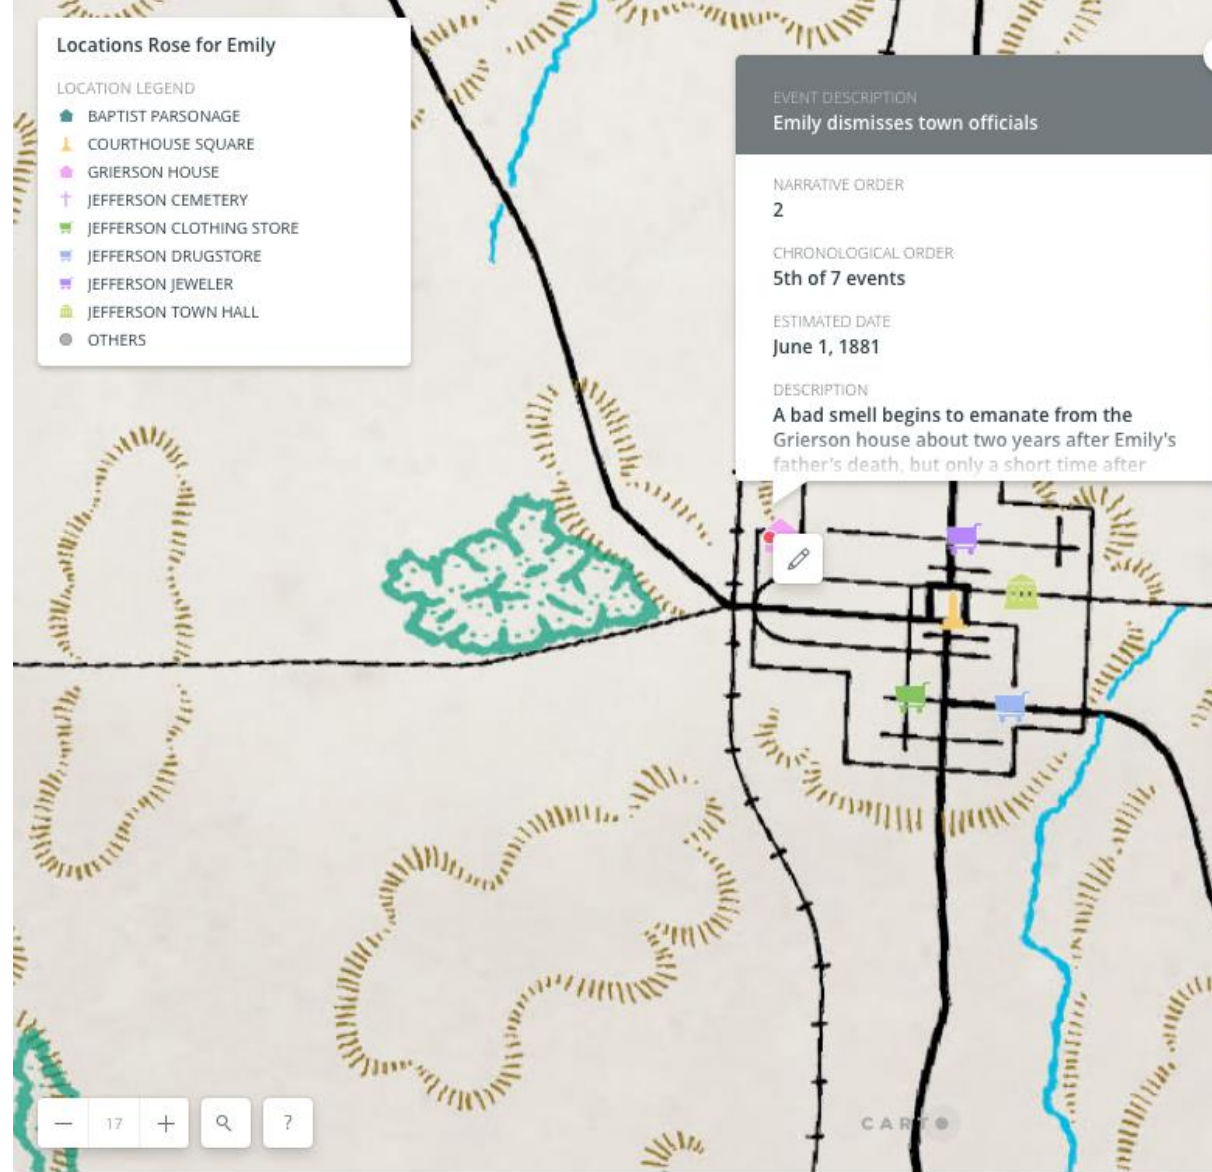

Map navigation controls: zoom in (+), zoom out (-), search (magnifying glass), and help (?).

CAR

MAP DATA

Estimated dates of 7 most important events

7 SELECTED

Source event_data

Student 1

Student 2

Click on a timeline date to see information about a mapped event.

(Student 1 map)

Estimated dates of 7 most important events

Student 1

Estimated dates of 7 most important events

7 SELECTED

Source event_data